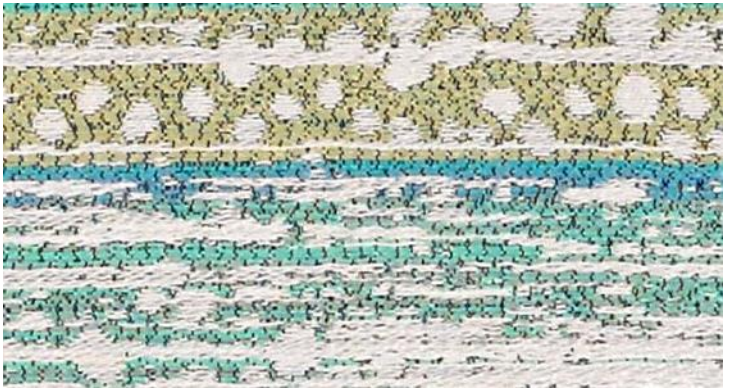

Stance

H A I K U

INTERACTIVE CARD

Stinson[®]

An economy of expression, a *Haiku* captures the essence of a fleeting moment in time and evokes an emotional response. In the same way, a carefully curated palette of materials creates the mood and atmosphere of a space. Stinson's new collection, *Haiku*, features seven textiles that provide a serene, poetic experience designed to elevate healing environments.

Lyric
66895 Treble

Lyric
66898 Octave

Lyric
66897 Coda

Lyric
66900 Harmony

Lyric
66896 Crescendo

Lyric
66899 Melody

Skipping Stones
66905 Pebble

Skipping Stones
66906 Ricochet

Skipping Stones
66907 Gem

Skipping Stones
66910 Plink

Skipping Stones
66908 Glide

Skipping Stones
66909 Petoskey

Kyoto
66885 Egret

Kyoto
66886 Clear Skies

Kyoto
66887 Clementine

Kyoto
66888 Wasabi