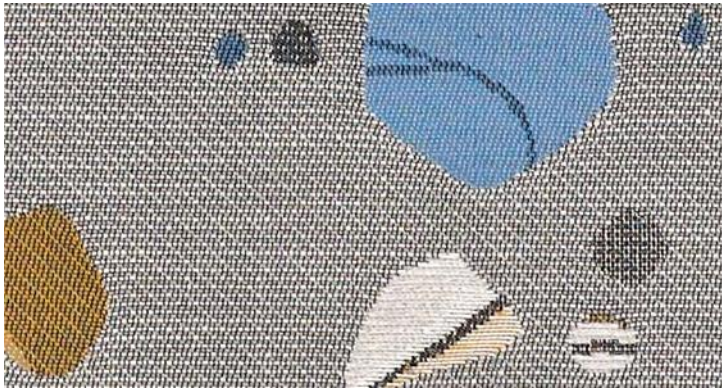

Stance

H A I K U

INTERACTIVE CARD

Stinson[®]

An economy of expression, a *Haiku* captures the essence of a fleeting moment in time and evokes an emotional response. In the same way, a carefully curated palette of materials creates the mood and atmosphere of a space. Stinson's new collection, *Haiku*, features seven textiles that provide a serene, poetic experience designed to elevate healing environments.

Lyric
66895 Treble

Lyric
66898 Octave

Lyric
66897 Coda

Lyric
66900 Harmony

Lyric
66896 Crescendo

Lyric
66899 Melody

Skipping Stones
66905 Pebble

Skipping Stones
66906 Ricochet

Skipping Stones
66907 Gem

Skipping Stones
66910 Plink

Skipping Stones
66908 Glide

Skipping Stones
66909 Petoskey

Kyoto
66885 Egret

Kyoto
66886 Clear Skies

Kyoto
66887 Clementine

Kyoto
66888 Wasabi