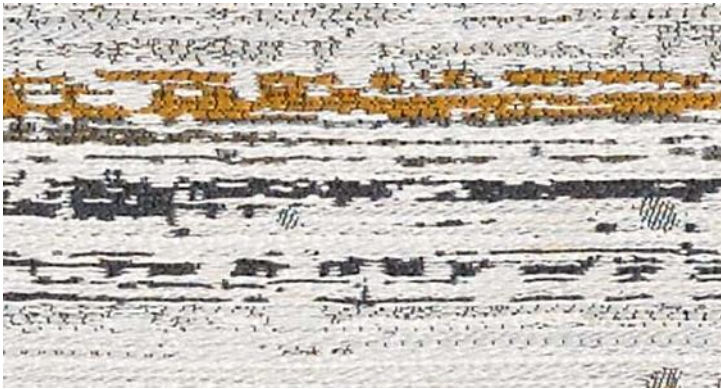

Stance

H A I K U

INTERACTIVE CARD

Stinson[®]

An economy of expression, a *Haiku* captures the essence of a fleeting moment in time and evokes an emotional response. In the same way, a carefully curated palette of materials creates the mood and atmosphere of a space. Stinson's new collection, *Haiku*, features seven textiles that provide a serene, poetic experience designed to elevate healing environments.

Lyric
66895 Treble

Lyric
66898 Octave

Lyric
66897 Coda

Lyric
66900 Harmony

Lyric
66896 Crescendo

Lyric
66899 Melody

Skipping Stones
66905 Pebble

Skipping Stones
66906 Ricochet

Skipping Stones
66907 Gem

Skipping Stones
66910 Plink

Skipping Stones
66908 Glide

Skipping Stones
66909 Petoskey

Kyoto
66885 Egret

Kyoto
66886 Clear Skies

Kyoto
66887 Clementine

Kyoto
66888 Wasabi