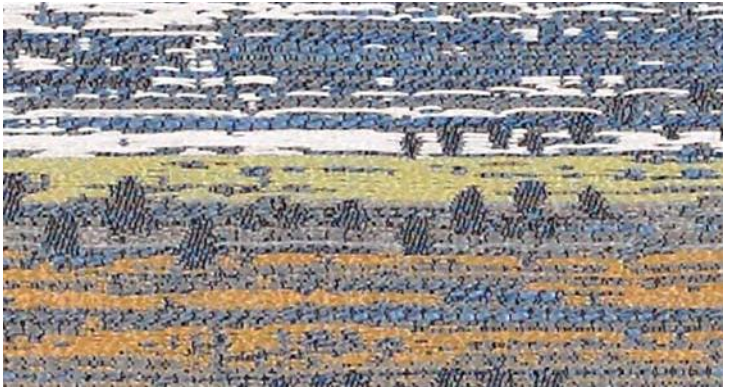

Stance

H A I K U

INTERACTIVE CARD

Stinson[®]

An economy of expression, a *Haiku* captures the essence of a fleeting moment in time and evokes an emotional response. In the same way, a carefully curated palette of materials creates the mood and atmosphere of a space. Stinson's new collection, *Haiku*, features seven textiles that provide a serene, poetic experience designed to elevate healing environments.

Lyric
66895 Treble

Lyric
66898 Octave

Lyric
66897 Coda

Lyric
66900 Harmony

Lyric
66896 Crescendo

Lyric
66899 Melody

Skipping Stones
66905 Pebble

Skipping Stones
66906 Ricochet

Skipping Stones
66907 Gem

Skipping Stones
66910 Plink

Skipping Stones
66908 Glide

Skipping Stones
66909 Petoskey

Kyoto
66885 Egret

Kyoto
66886 Clear Skies

Kyoto
66887 Clementine

Kyoto
66888 Wasabi