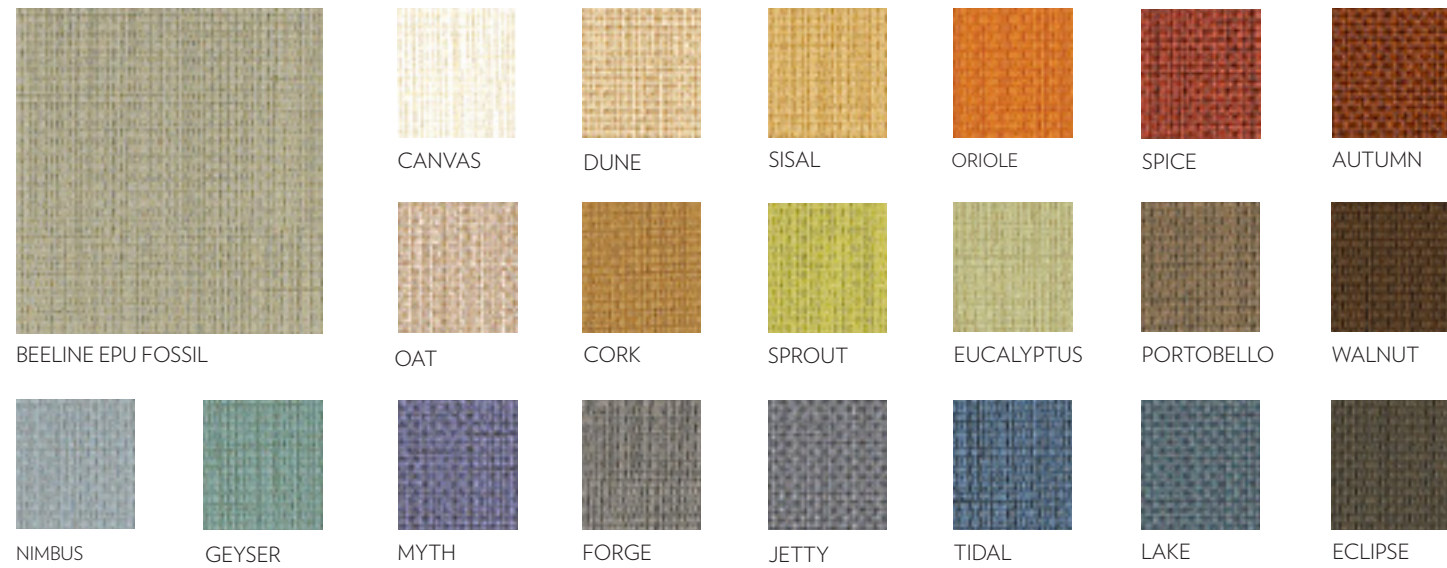

CLEAN VINYL BENEFITS

- 100% Clean Vinyl
- Phthalate free
- Prop 65 compliant
- HPD
- GREENGUARD certified
- Low-VOC CA Section 01350
- 100,000 - 1 million double rubs
- Extensive list of approved cleaners - including COVID approved cleaners