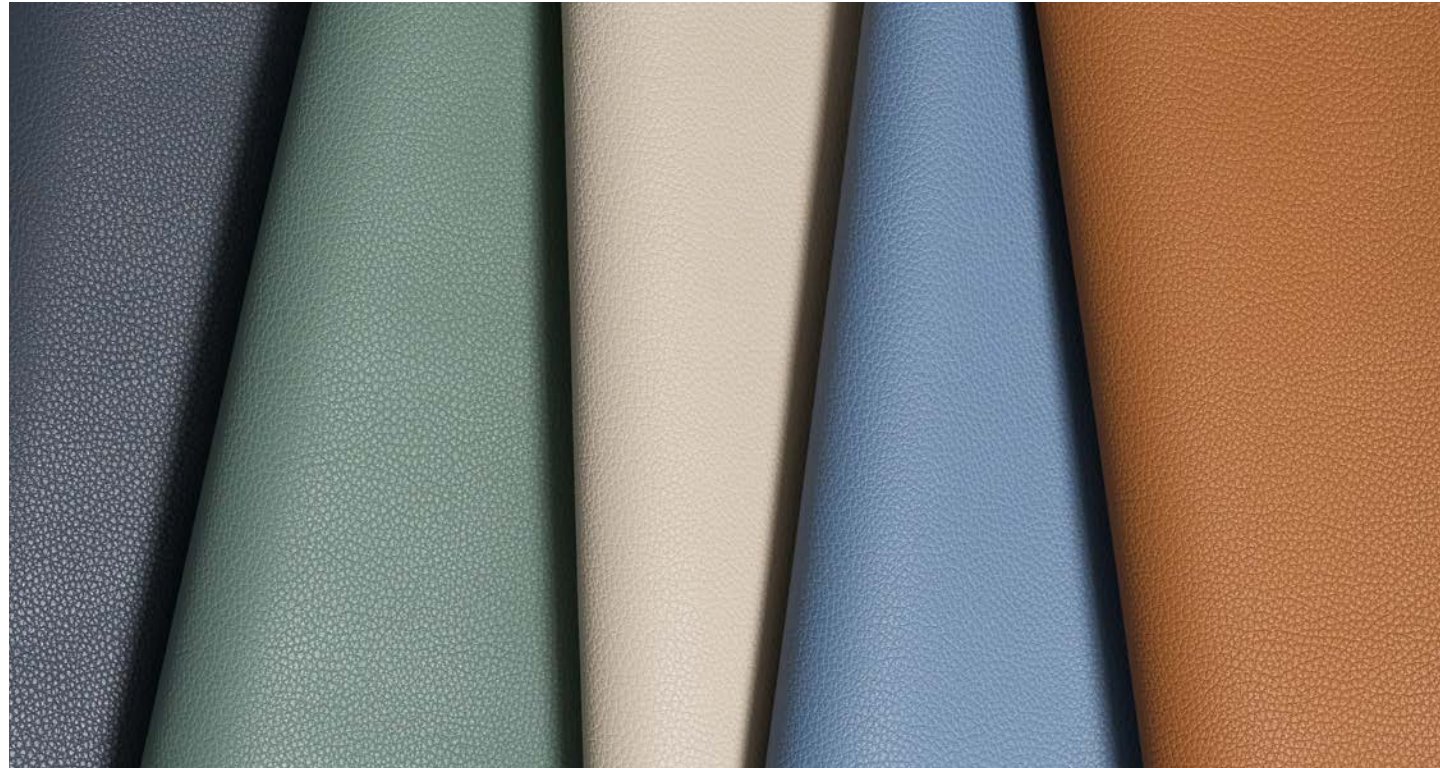

CYPRUS

DUSK

IRON

SLATE

SABLE

VANGUARD CV BUFF

AUTUMN

BUFF