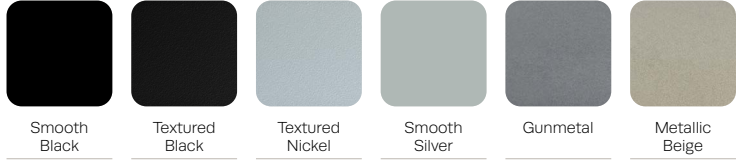

96" Sleep Sofa, arm, 72" seat,
18" table (left facing)

W 96 D 32 H 34

Seat W 72 D 20 H 18

Sleep Surface W 72 D 27 H 21

Arm H 26

METAL FINISHES –

THERMOFOIL FINISHES –

CORIAN® SOLID SURFACE FINISHES –