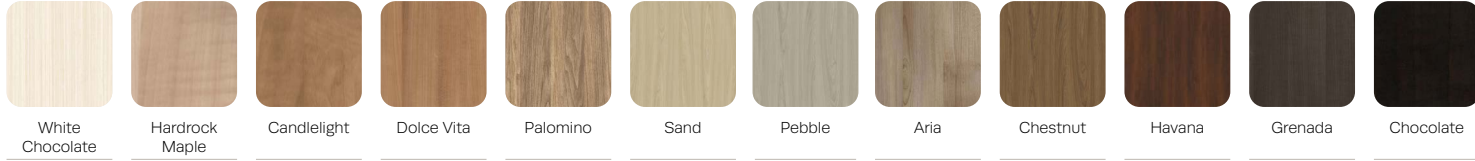

96" Sleep Sofa, arm, 72" seat,
18" table (left facing)

W 96 D 32 H 34

Seat W 72 D 20 H 18

Sleep Surface W 72 D 27 H 21

Arm H 26

METAL FINISHES –

THERMOFOIL FINISHES –

CORIAN® SOLID SURFACE FINISHES –