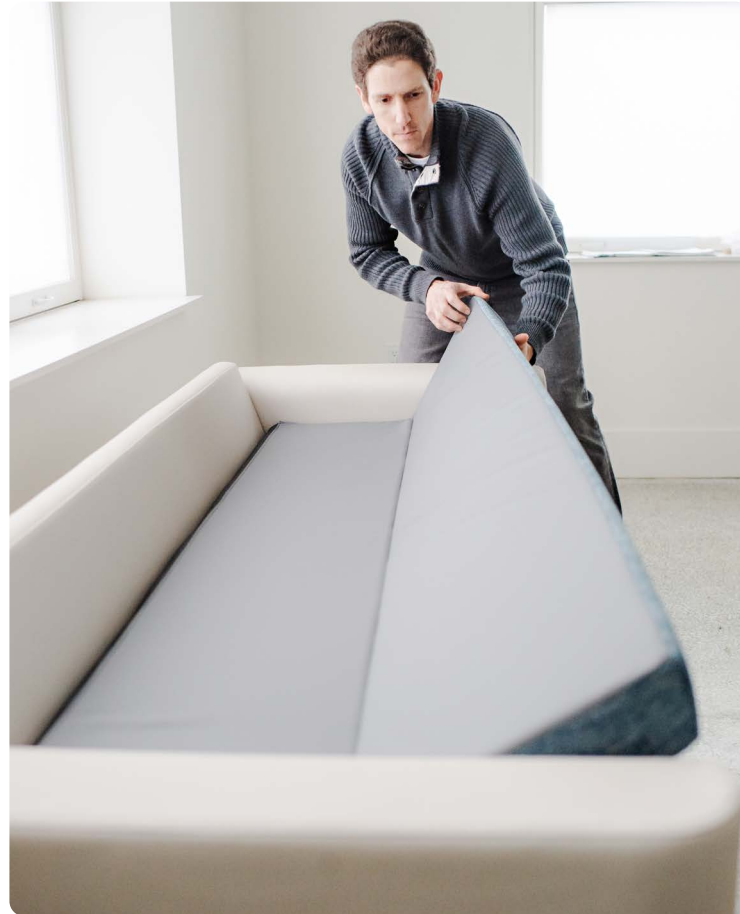

Podium

Sleep Sofa

Seamlessly coordinating with our Podium Lounge Collection, this sleep sofa effortlessly combines contemporary design with comfort, making it an excellent choice for patient rooms and staff respite areas. With integrated table options and various sleep widths, it offers flexibility for rest and relaxation.

Podium

FEATURES –

- Mechanism-free
- Back cushion easily unfolds to become a sleep surface
- Various sleep surface lengths
- Soft contoured profile
- Wide arm rests
- Removable seats

- Durable and easy to clean sleep surface
- Wipeable platform surface under seats
- Integrated table surfaces
- High clearance enables easy access for floor cleaning
- Modular field replaceable components
- Undermount power/USB A+C for location flexibility