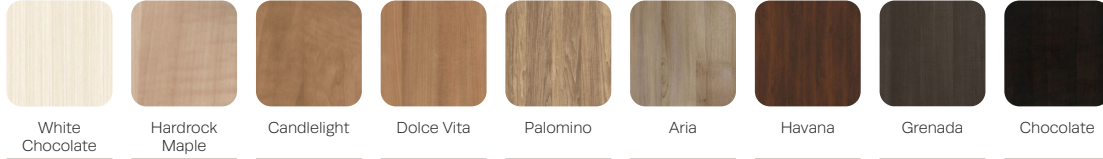

OPTIONS –

- Choice of wood, polyurethane or solid surface arm caps
- Choice of wood or metal leg
- Power/USB options
- Custom finishes
- Contrasting fabrics
- Moisture barrier

carson

WOOD FINISHES –

METAL FINISHES –