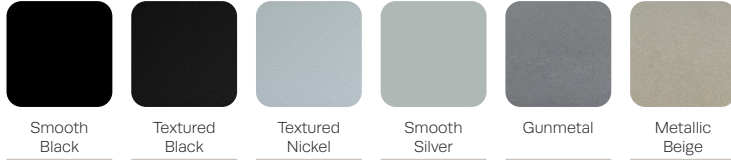

OPTIONS –

- Choice of wood, polyurethane or solid surface arm caps
- Choice of wood or metal leg
- Power/USB options
- Custom finishes
- Contrasting fabrics
- Moisture barrier

carson

WOOD FINISHES –

METAL FINISHES –

POLYURETHANE ARM CAP FINISHES –

CORIAN® SOLID SURFACE FINISHES –

carson