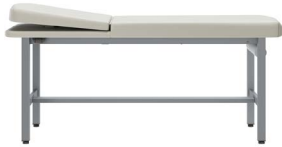

Treatment

Table Collection

All prices are in US dollars (USD).

ST6085-ABR

DESCRIPTION –

Treatment Table
Adjustable back rest
Quick-change paper roll holder