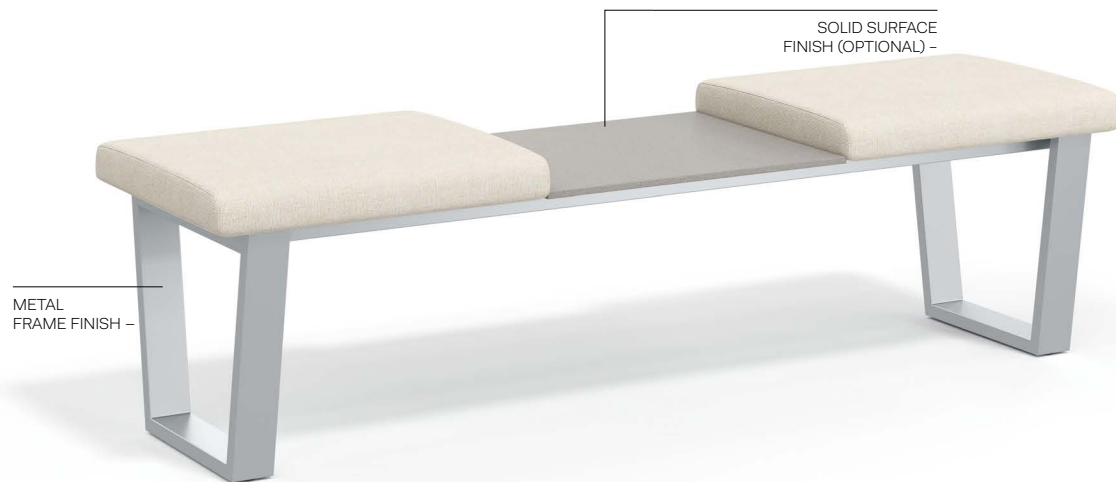

Porto

Bench Seating

When ordering this product, specification codes must be added to unit Model Number, as shown below.

NOTE: Upholstery and/or additional options must be specified separately.

Porto

MODEL
NUMBER -

METAL
FRAME FINISH -

POB324-CT-SS

- **GM** Gunmetal
- **MB** Metallic Beige
- **SB** Smooth Black
- **SS** Smooth Silver
- **TB** Textured Black
- **TN** Textured Nickel