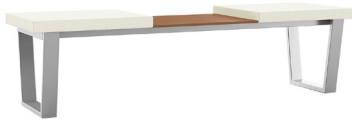

POB324-CT

DESCRIPTION –

Three-seat Bench
With center table

DIMENSIONS –

Width 72
Depth 20.75
Seat Height 19
Seat Width 24
COM Yard 2.5
Ship Weight 110
Cubic Feet 17

OPTIONS –

Moisture barrier	+ 33.45
Bolt-to-floor brackets	+ 39.72
Power/Dual USB port	+ 206.98

MODEL NO.	COM/1	2	3	4	5	6
POB324-CT	1082.14	1156.56	1220.96	1286.61	1353.51	1421.25