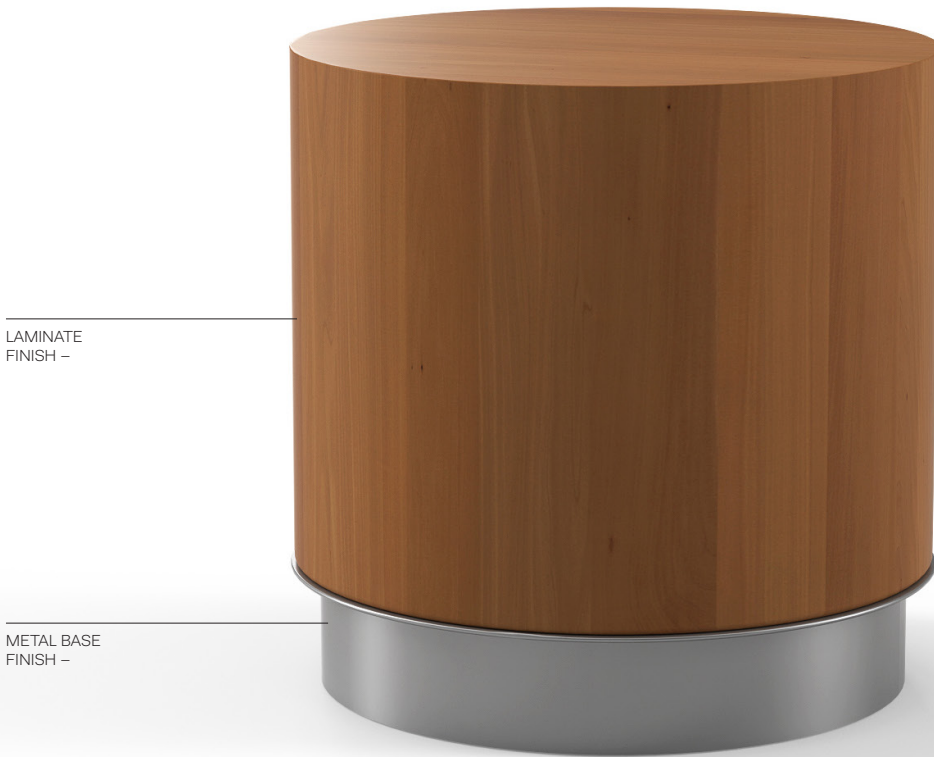

Bali

Occasional Table Collection

When ordering this product, specification codes must be added to unit Model Number, as shown below.

NOTE: Upholstery and/or additional options must be specified separately.

LAMINATE
FINISH -

METAL BASE
FINISH -

MODEL
NUMBER -

LAMINATE
FINISH -

METAL BASE
FINISH -

DRT-20D-16-H-CH -GM

AR Aria	GM Gunmetal
CL Candlelight	MB Metallic Beige
CH Chocolate	SB Smooth Black
DV Dolce Vita	SS Smooth Silver
GR Grenada	TB Textured Black
HM Hardrock Maple	TN Textured Nickel
HA Havana	
MA Mahogany	
PA Palomino	
RC Rustic Cherry	
SF Summer Flame	
WC White Chocolate