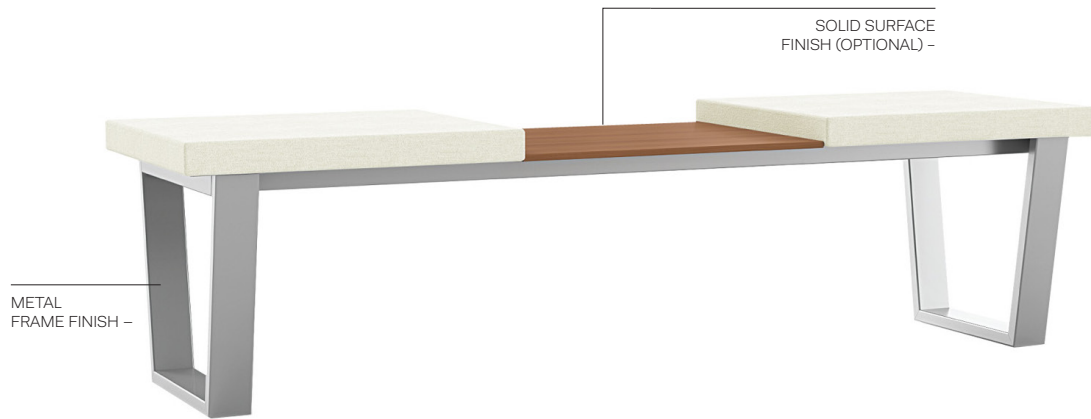

Porto

Bench Seating

When ordering this product, specification codes must be added to unit Model Number, as shown below.

NOTE: Upholstery and/or additional options must be specified separately.

Porto

MODEL
NUMBER -

METAL
FRAME FINISH -

POB324-SS

- **GM** Gunmetal
- **MB** Metallic Beige
- **SB** Smooth Black
- **SS** Smooth Silver
- **TB** Textured Black
- **TN** Textured Nickel