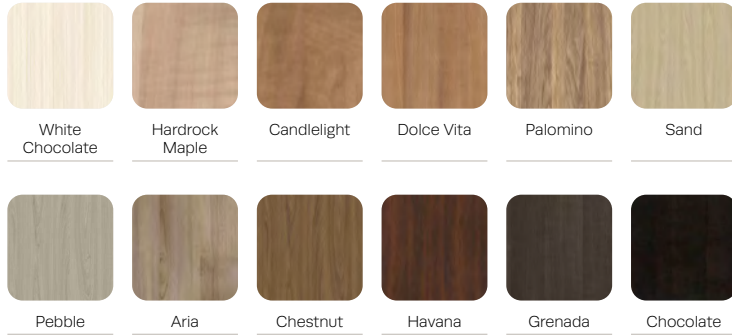

Satin Nickel (premium finish) + 78

IRTR-3030-16-S	Corian® Solid Surface top	CAD \$	2606
IRTS-3030-16-T	Thermofoil Top	CAD \$	1521

Finishes

METAL FINISHES –

POLYURETHANE ARM CAP FINISHES –

WOOD / LAMINATE / THERMOFOIL FINISHES –