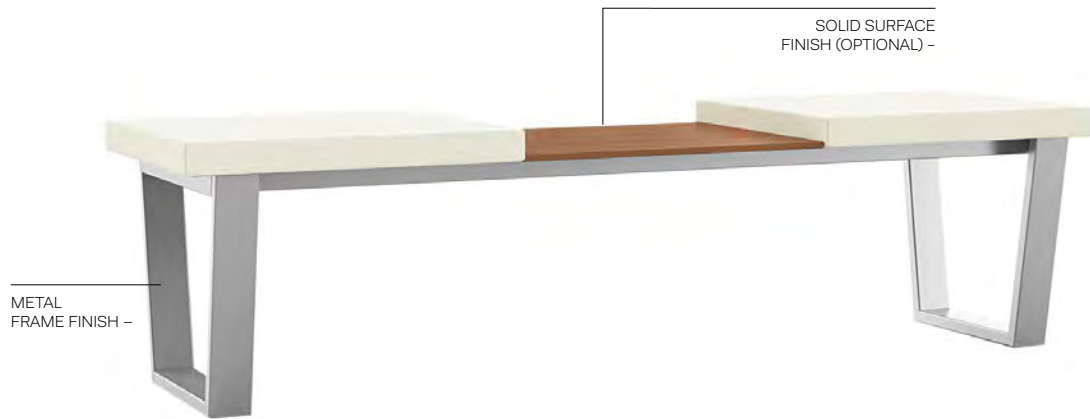

Porto

Bench Seating

When ordering this product, specification codes must be added to unit Model Number, as shown below.

NOTE: Upholstery and/or additional options must be specified separately.

Porto

MODEL
NUMBER -

METAL
FRAME FINISH -

POB324-SS

- **GM** Gunmetal
- **MB** Metallic Beige
- **SB** Smooth Black
- **SS** Smooth Silver
- **TB** Textured Black
- **TN** Textured Nickel