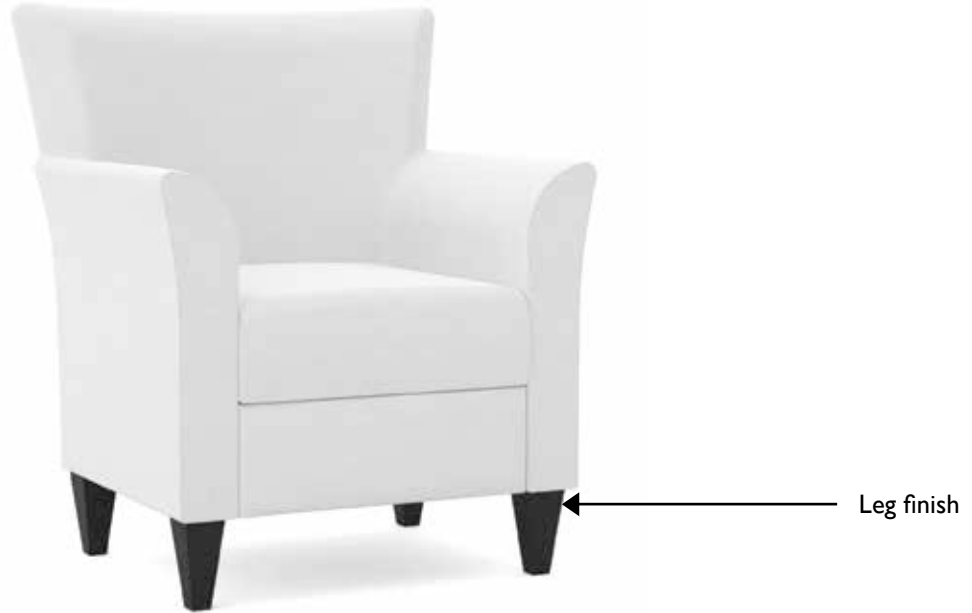

Riviera Lounge Seating - For Behavioral Health Ordering Guide

When ordering Riviera BH seating products, please specify the following information:

Specification codes must be added to unit Model No. as shown below.

Description

Riviera lounge chair

Model No. SRL-100-BH

Dimensions

Width 33
Depth 32
Height 37.5
Seat Height 18.5
Seat Width 21
Arm Height 28

Com YD: 5.5
Ship Weight 50
Cubic Feet 25

COM

1