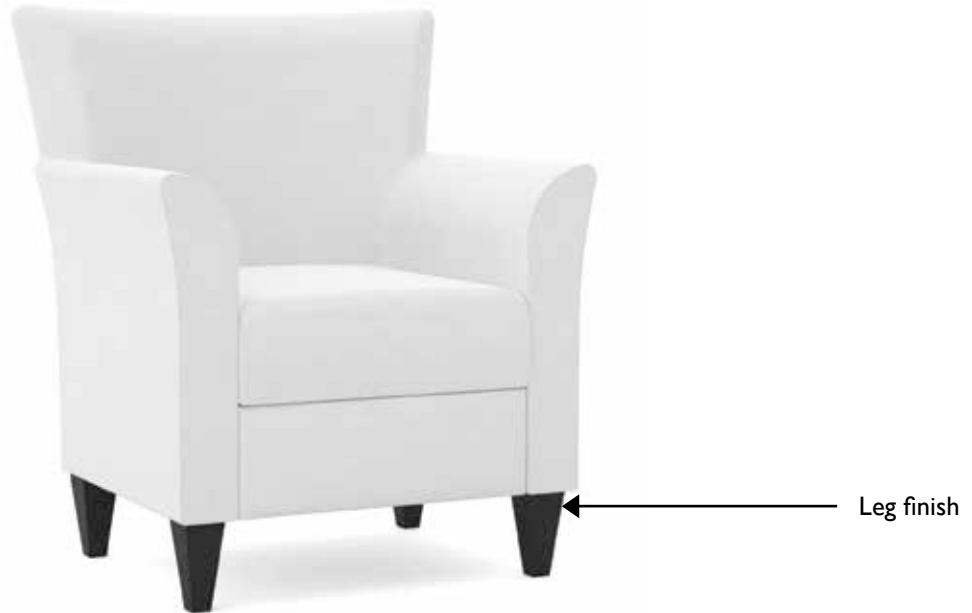

Riviera Lounge Seating - For Behavioral Health Ordering Guide

When ordering Riviera BH seating products, please specify the following information:

Specification codes must be added to unit Model No. as shown below.

Description

Riviera lounge chair

Model No. SRL-100-BH

Dimensions

Width 33
Depth 32
Height 37.5
Seat Height 18.5
Seat Width 21
Arm Height 28

Com YD: 5.5
Ship Weight 50
Cubic Feet 25

COM

1