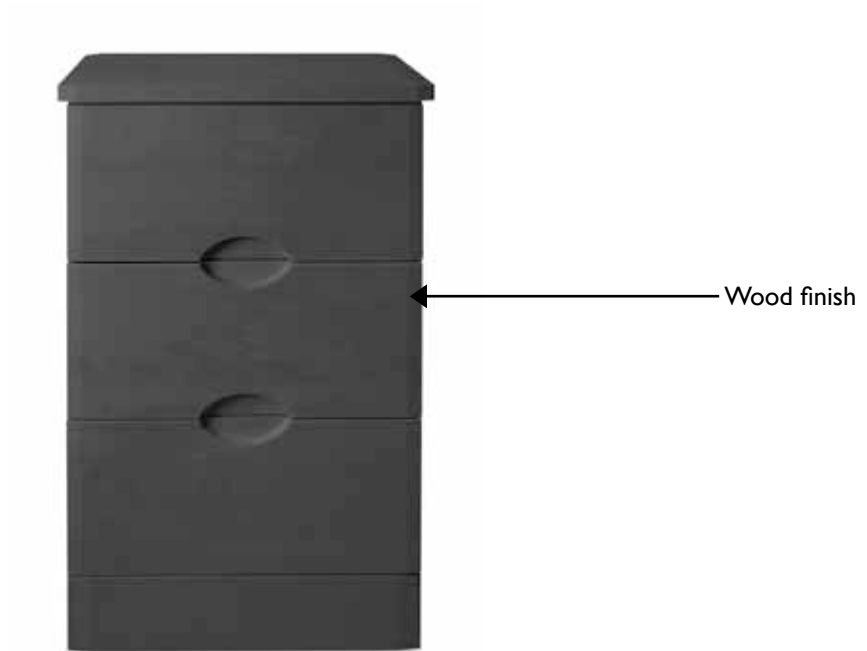

Liberty Series Case Goods - For Behavioral Health Ordering Guide

When ordering Liberty BH series case goods, please specify the following information:

Specification codes must be added to unit Model No. as shown below.
Additional options must be specified separately.

Specification code sample:

SLI20 - CH

Model No.

Wood finish code

Specification Codes:

Woodgrain finish codes:

- Candlelight (CL)
- Cherry Blossom (CB)
- Chocolate (CH)
- Hard Rock Maple (HM)
- Mahogany (MA)
- Rustic Cherry (RC)
- Summer Flame (SF)

Liberty Behavioral Health Series

Standard sizes shown. Custom sizes and configurations available upon request. Call for pricing.

	Description	Price	Dimensions
	Bedside Table 3 drawers Model No. SL120	1077	Width 19 Depth 17.5 Height 30 Cubic Feet 7
	Bedside Table open fixed shelves Model No. SL130	837	Width 19 Depth 17.5 Height 30 Cubic Feet 7
	Dresser 3 drawers Model No. SL200	1381	Width 32 Depth 18 Height 30 Cubic Feet 12
	Dresser Open fixed shelves Model No. SL205	1119	Width 32 Depth 18 Height 30 Cubic Feet 12

Liberty Behavioral Health Series

Standard sizes shown. Custom sizes and configurations available upon request. Call for pricing.

	Description	Price	Dimensions
	<p>Chest 4 drawers Model No. SL210</p>	<p>1556</p>	<p>Width 32 Depth 18 Height 38 Cubic Feet 42</p>
	<p>Chest Open fixed shelves Model No. SL215</p>	<p>1237</p>	<p>Width 32 Depth 18 Height 38 Cubic Feet 42</p>
	<p>Single Wardrobe interior shelf with J-Bar Model No. SL330-L (hinged at left when facing unit) Model No. SL330-R (hinged at right when facing unit)</p>	<p>2224</p>	<p>Width 24 Depth 23 Height 73 Cubic Feet 25</p>
	<p>Single Wardrobe open fixed shelves Model No. SL340</p>	<p>1816</p>	<p>Width 24 Depth 23 Height 73 Cubic Feet 25</p>