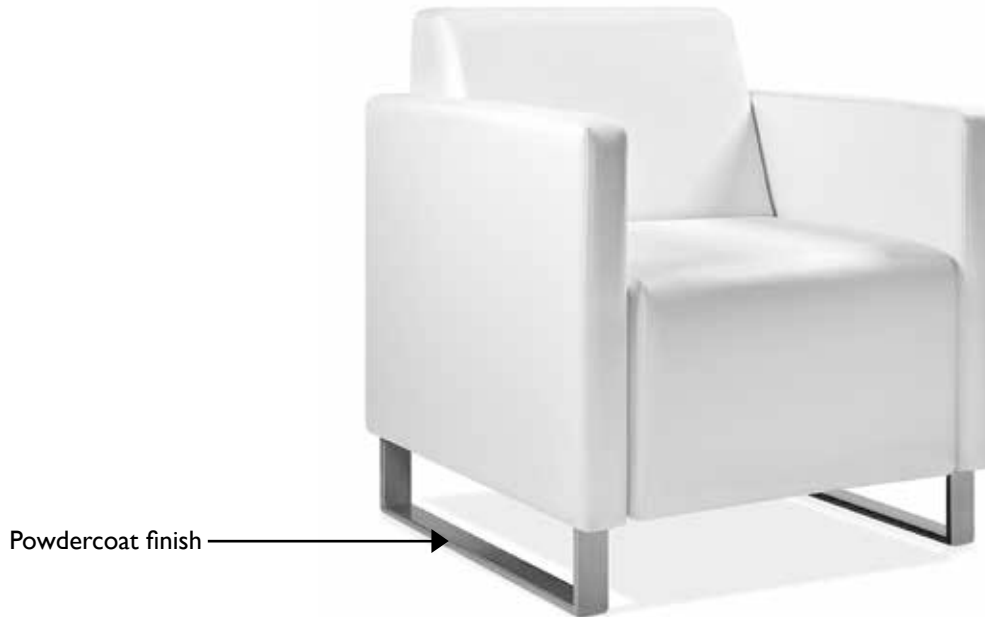

Cassia Lounge Seating - For Behavioral Health Ordering Guide

When ordering Cassia Lounge BH seating products, please specify the following information:

Specification codes must be added to unit Model No. as shown below.

Cassia Lounge Seating For Behavioral Health

Different fabrics may be specified on the seat and on the back. In this case, use the higher grade of the two. No additional upcharge applies.

23" seat width

Description