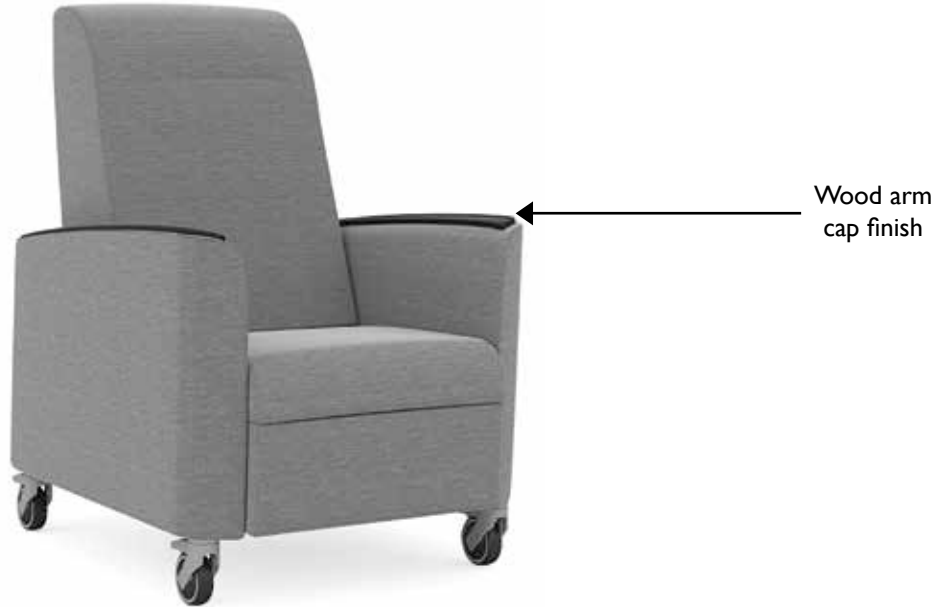

Verity Recliner Ordering Guide

When ordering Verity Recliner products, please specify the following information:

Specification codes must be added to unit Model No. as shown below.

Upholstery and additional options must be specified separately.

For connected seating requirements, please contact our sales office for pricing and assistance.

Specification code sample:

VERI22F-CS - CH

Model No.

Wood arm cap
finish code

Specification Codes:

Arm codes:

Wood

- Candlelight (CL)
- Cherry Blossom (CB)
- Chocolate (CH)
- Grenada (GR)
- Hard Rock Maple (HM)
- Mahogany (MA)
- Rustic Cherry (RC)
- Summer Flame (SF)

Polyurethane

- Black (PB)
- Grey (PG)
- Taupe (PT)