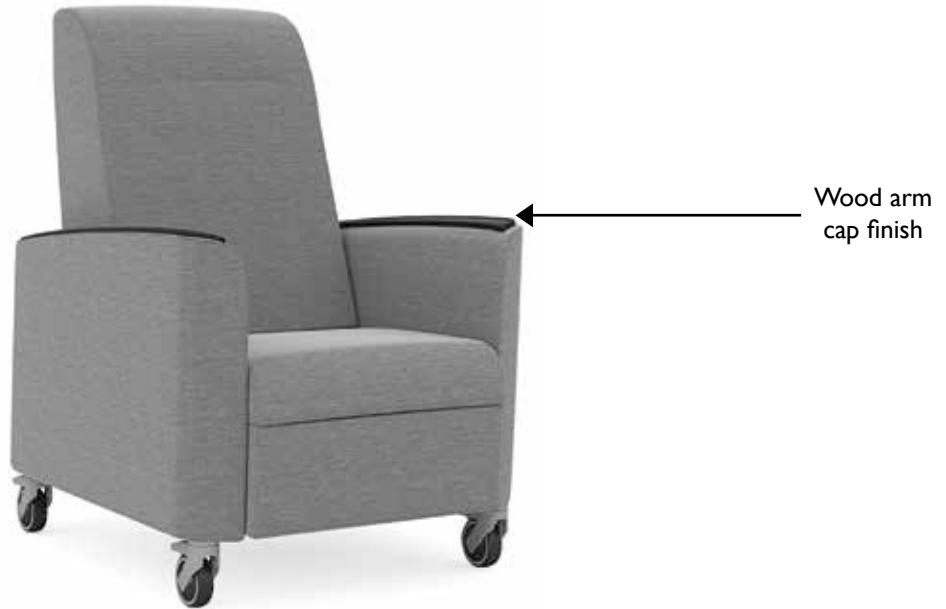

Verity Recliner Ordering Guide

When ordering Verity Recliner products, please specify the following information:

Specification codes must be added to unit Model No. as shown below.

Upholstery and additional options must be specified separately.

For connected seating requirements, please contact our sales office for pricing and assistance.

Specification code sample:

VERI22F-CS - CH

Model No.

Wood arm cap
finish code

Specification Codes:

Arm codes:

Wood

- Candlelight (CL)
- Cherry Blossom (CB)
- Chocolate (CH)
- Grenada (GR)
- Hard Rock Maple (HM)
- Mahogany (MA)
- Rustic Cherry (RC)
- Summer Flame (SF)

Polyurethane

- Black (PB)
- Grey (PG)
- Taupe (PT)