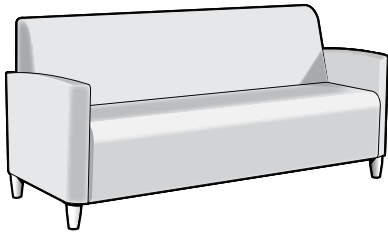

• Different fabrics may be specified on the seat and on the back. In this case, use the higher grade of the two. No additional upcharge applies.

Description		Dimensions					
	Verity lounge chair	Width 31 Depth 30 Heigh 34 Seat Height 18 Seat Width 23.5 Arm Height 25 Com YD: 5 Ship Weight 58 Cubic Feet 21					
	Model No. VL-100						
COM		1	2	3	4	5	6
VL-100	1465	1690	1919	2152	2389	2630	

Options: • CAL 133 \$195.00 list • Moisture barrier \$160.00 • Polyurethane arm caps \$149.00 list • Wood arm caps \$149.00 list

Description		Dimensions					
	Verity two seat sofa	Width 53 Depth 30 Heigh 34 Seat Height 18 Seat Width 46.5 Arm Height 25 Com YD: 6.5 Ship Weight 87 Cubic Feet 34					
	Model No. VL-200						
COM		1	2	3	4	5	6
VL-200	2022	2316	2615	2920	3230	3546	

Options: • CAL 133 \$240.00 list • Moisture barrier \$210.00 • Polyurethane arm caps \$149.00 list • Wood arm caps \$149.00 list

Verity Lounge Seating

- Different fabrics may be specified on the seat and on the back. In this case, use the higher grade of the two. No additional upcharge applies.

Verity three seat sofa
Model No. VL-300

Width 76.5
 Depth 30
 Height 34
 Seat Height 18
 Seat Width 69.5
 Arm Height 25
 Com YD: 8
 Ship Weight 110
 Cubic Feet 49

	COM					
	1	2	3	4	5	6
VL-300	2913	3279	3653	4032	4419	4812