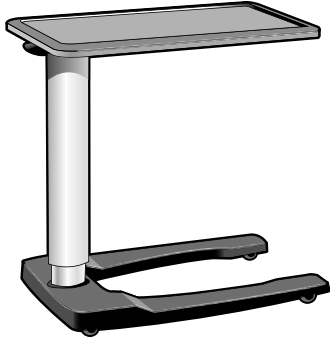

Overbed Tables

Description

Transcend Overbed Table
Pneumatic gas lift mechanism
Thermoformed top with spill containment feature
Low-profile U-base, compatible with late-model hospital beds

Model No. ST180-TH

Price

1144

Dimensions

Width 32
Depth 18
Height 30 to 45
Ship Weight 42
Cubic Feet 5
ships flat-packed and requires minimal assembly)

ST180-TH Options:

- Vanity tray with mirror, add $135.00 list

Column Finish Options:

- Silver