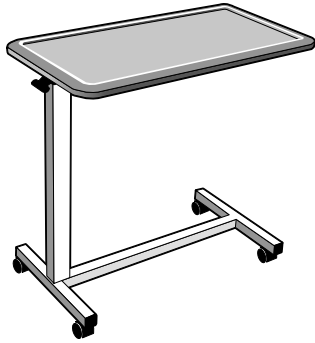

Overbed Tables

Description

Eclipse Overbed Table
H-style base
Mechanical spring mechanism
Thermoformed top with spill containment feature
25 lbs weight capacity

Model No. ST140

Price

634

Dimensions

Width 30
Depth 16
Height 29 to 45
Ship Weight 30
Cubic Feet 4
(ships flat-packed and requires minimal assembly)

ST140 Options:

- Vanity tray with mirror add $135.00 list
- Wire storage basket $150.00
- Single-wheel rubber casters
  (for rough/uneven floors) add $75.00 list

Base/Column Finish Options:

- Chrome
- Almond
- Silver
- Black