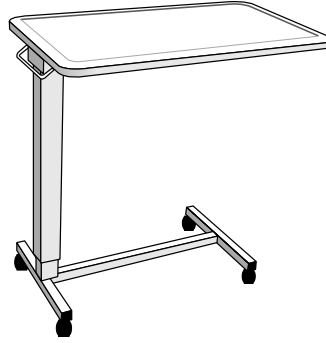

Description

Triumph Overbed Table
H-style base
Mechanical spring mechanism
Thermoformed top with spill containment feature

Model No. ST160

Price

836

Dimensions

Width 32
Depth 18
Height 29 to 45
Ship Weight 44
Cubic Feet 4
(ships flat-packed and requires minimal assembly)

ST160 Options:

- Other base styles available on request -
  call for details
- Vanity tray with mirror add $135.00 list
- Wire storage basket $150.00
- Single-wheel rubber casters (for rough/uneven
  floors) add $75.00 list

Base/Column Finish Options:

- Chrome
- Almond
- Silver
- Black