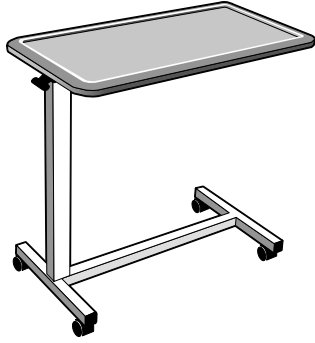

Overbed Tables

Description

Eclipse Overbed Table
H-style base
Mechanical spring mechanism
Thermoformed top with spill containment feature

Model No. ST140

Price

634

Dimensions

Width 30
Depth 16
Height 29 to 45
Ship Weight 30
Cubic Feet 4
(ships flat-packed and requires minimal assembly)

ST140 Options:

- Vanity tray with mirror add $135.00 list
- Wire storage basket $150.00
- Single-wheel rubber casters
  (for rough/uneven floors) add $75.00 list

Base/Column Finish Options:

- Chrome
- Almond
- Silver
- Black