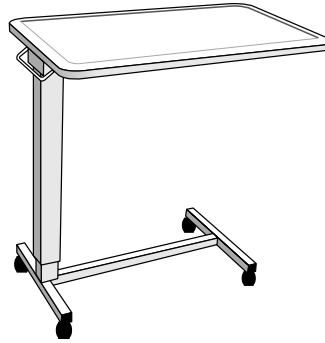

Description

Triumph Overbed Table
H-style base
Mechanical spring mechanism
Thermoformed top with spill containment feature
25 lbs weight capacity

Model No. ST160

Price

836

Dimensions

Width 32
Depth 18
Height 29 to 45
Ship Weight 44
Cubic Feet 4
(ships flat-packed and requires minimal assembly)

ST160 Options:

- Other base styles available on request - call for details
- Vanity tray with mirror add $135.00 list
- Wire storage basket $150.00
- Single-wheel rubber casters (for rough/uneven floors) add $75.00 list

Base/Column Finish Options:

- Chrome
- Almond
- Silver
- Black