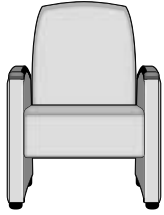

Onward Lounge Seating Ordering Guide

When ordering Onward Lounge seating products, please specify the following information:

Specification codes must be added to unit Model No. as shown below.

Upholstery and additional options must be specified separately.

Specification Codes:

Wood finish codes:

- Candlelight (CL)
- Cherry Blossom (CB)
- Chocolate (CH)
- Grenada (GR)
- Hard Rock Maple (HM)
- Mahogany (MA)
- Rustic Cherry (RC)
- Summer Flame (SF)

Onward Lounge Seating

Different fabrics may be specified on the seat and on the back. In this case, use the higher grade of the two. No additional upcharge applies.

*Shown with optional wood arm caps

Description

Single seat - 21" seat width

Part No. ONL121F

Add back shape code to model number:

- Square Back (-SQ)
- Round Back (-RB)

Dimensions

Width 24.5
 Height 34.25
 Seat Height 18.5
 Seat Width 21
 Seat Depth 19
 Arm Height 26.5
 Com YD-Back: 1.25
 Com YD-Seat: 0.75
 Com YD-Arms: 3
 Weight 68
 Cubic Feet 13