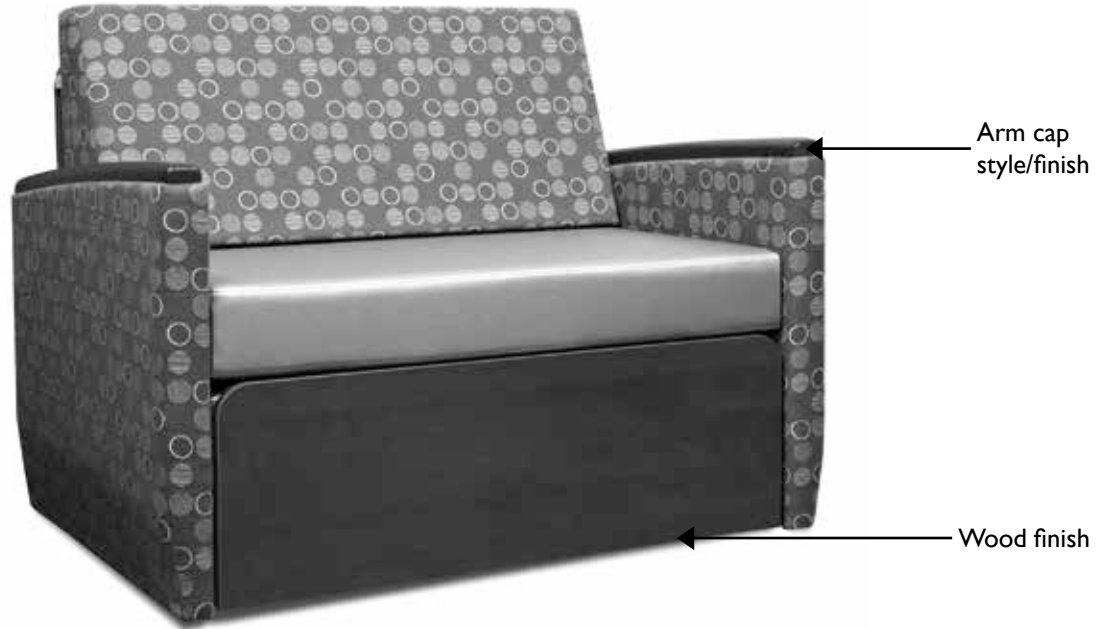

Oasis 3-Position Sleeper Ordering Guide

When ordering Oasis 3-Position Sleeper products, please specify the following information:

Specification codes must be added to unit Model No. as shown below.

Upholstery and additional options must be specified separately.

For connected seating requirements, please contact our sales office for pricing and assistance.

Specification code sample:

SL800 - PB - CH

Model No.

Poly arm
code

Wood
finish code

Specification Codes:

Wood finish codes:

- Candlelight (CL)
- Cherry Blossom (CB)
- Chocolate (CH)
- Hard Rock Maple (HM)
- Mahogany (MA)
- Rustic Cherry (RC)
- Summer Flame (SF)

Polyurethane arm codes:

- Black (PB)
- Grey (PG)
- Taupe (PT)