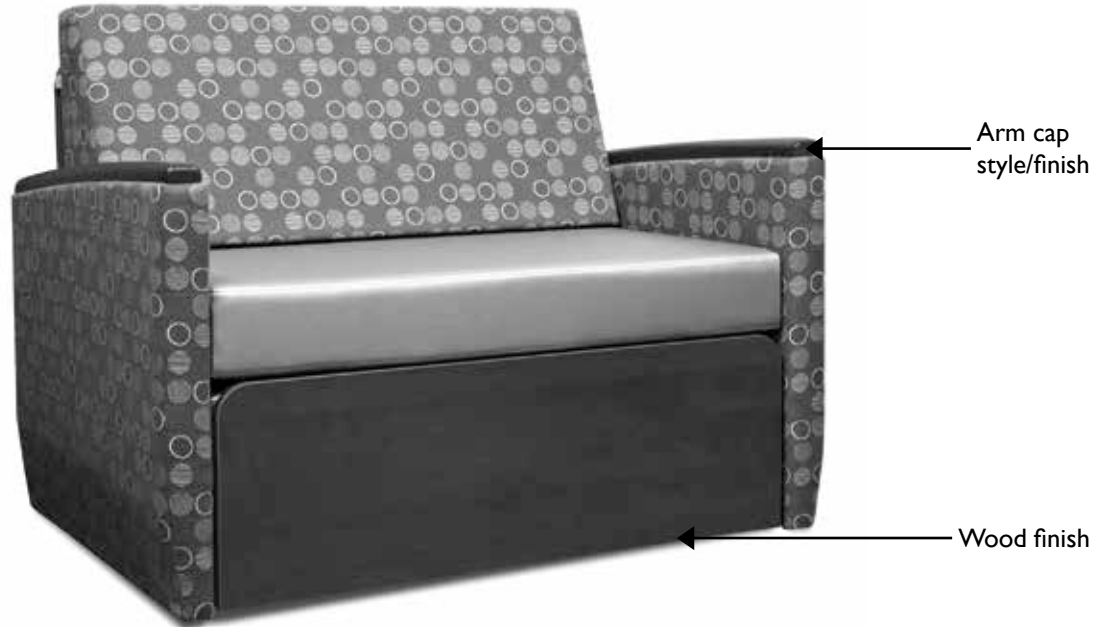

Oasis 3-Position Sleeper Ordering Guide

When ordering Oasis 3-Position Sleeper products, please specify the following information:

Specification codes must be added to unit Model No. as shown below.

Upholstery and additional options must be specified separately.

For connected seating requirements, please contact our sales office for pricing and assistance.

Specification code sample:

SL800 - PB - CH

Model No.

Poly arm
code

Wood
finish code

Specification Codes:

Wood finish codes:

- Candlelight (CL)
- Cherry Blossom (CB)
- Chocolate (CH)
- Grenada (GR)
- Hard Rock Maple (HM)
- Mahogany (MA)
- Rustic Cherry (RC)
- Summer Flame (SF)

Polyurethane arm codes:

- Black (PB)
- Grey (PG)
- Taupe (PT)