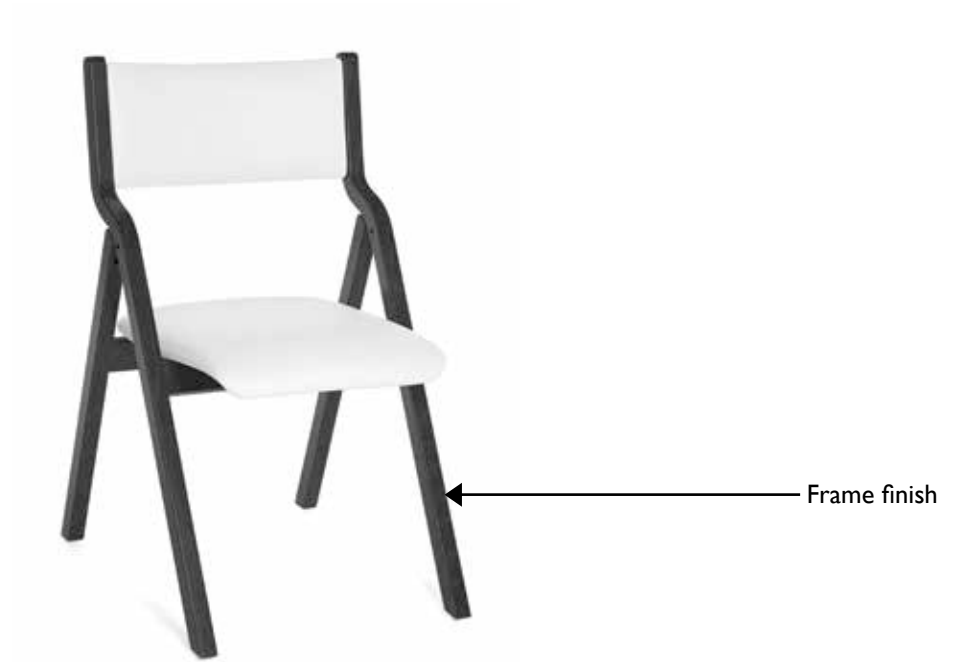

Kite Wood Folding Chair

Ordering Guide

When ordering Kite seating products, please specify the following information:

Specification codes must be added to unit Model No. as shown below.

Upholstery and additional options must be specified separately.

For connected seating requirements, please contact our sales office for pricing and assistance.

Specification code sample:

KT300-UPB - CH

Model No.

Frame
finish code

Specification Codes:

Wood frame finish codes:

- Candlelight (CL)
- Cherry Blossom (CB)
- Chocolate (CH)
- Grenada (GR)
- Hard Rock Maple (HM)
- Mahogany (MA)
- Rustic Cherry (RC)
- Summer Flame (SF)