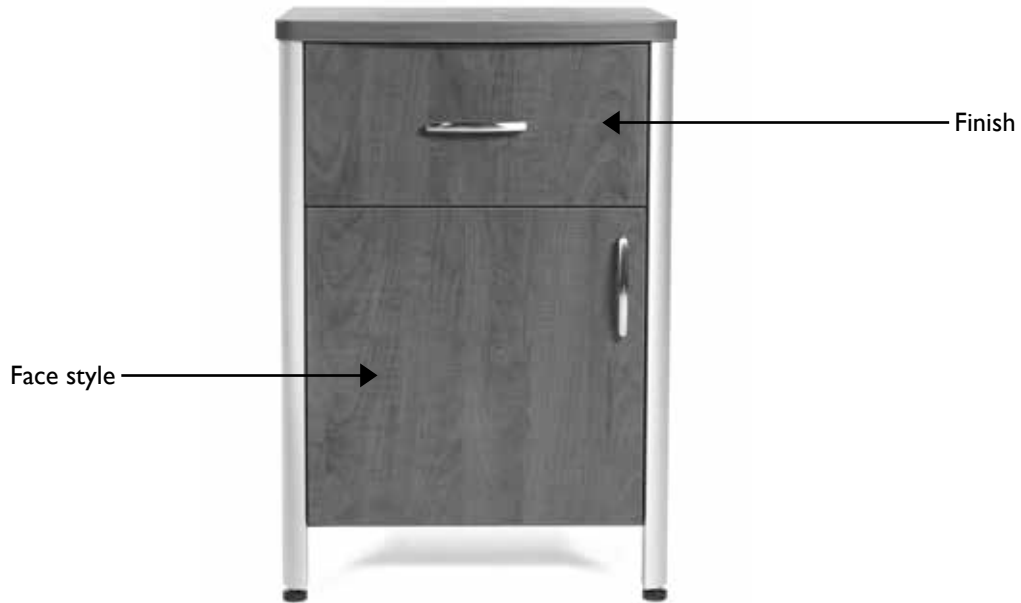

Gibraltar Case Goods Series

Ordering Guide

When ordering Gibraltar series case goods, please specify the following information:

Specification codes must be added to unit Model No. as shown below.
Additional options must be specified separately.

Specification code sample:

SGI20 - SF - LAM

Model No.

Finish code

Face style

Specification Codes:

Woodgrain finish codes:

- Candlelight (CL)
- Cherry Blossom (CB)
- Chocolate (CH)
- Grenada (GR)
- Hard Rock Maple (HM)
- Mahogany (MA)
- Rustic Cherry (RC)
- Summer Flame (SF)

Drawer/door face styles:

Thermoformed with
integral finger pulls
(TFP)

Laminate with
3mm PVC edging
(LAM)