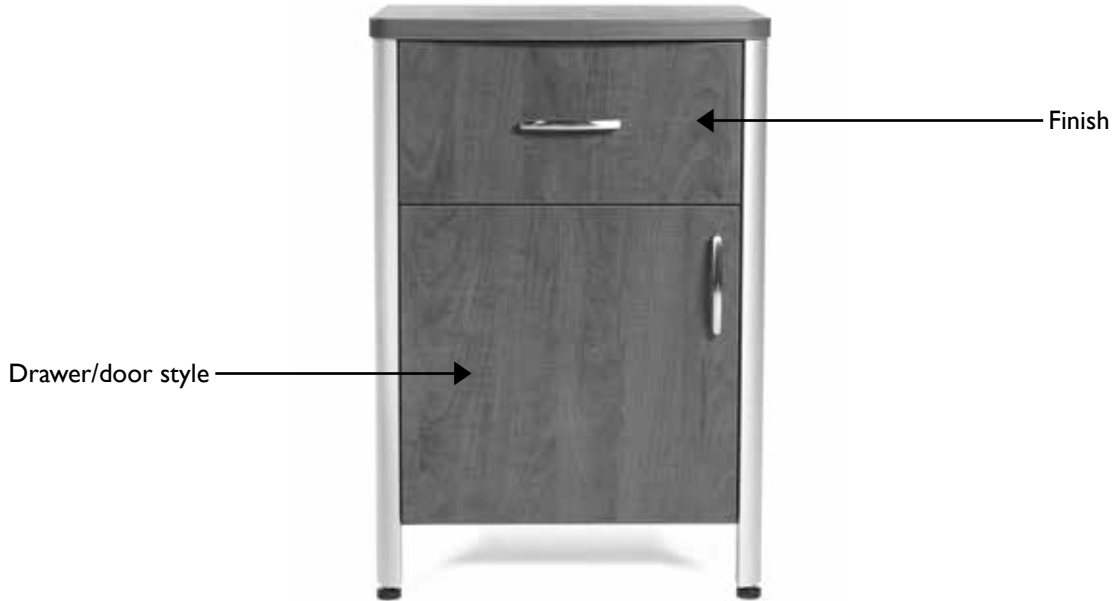

Gibraltar Series Case Goods

Ordering Guide

When ordering Gibraltar series case goods, please specify the following information:

Specification codes must be added to unit Model No. as shown below.
Additional options must be specified separately.

Specification code sample:

SGI20 - SF - LAM

Model No.

Finish code

Drawer/door style

Specification Codes:

Woodgrain finish codes:

- Candlelight (CL)
- Cherry Blossom (CB)
- Chocolate (CH)
- Grenada (GR)
- Hard Rock Maple (HM)
- Mahogany (MA)
- Rustic Cherry (RC)
- Summer Flame (SF)

Drawer/door style:

Thermoformed with
integral finger pulls
(TFP)

Laminate with
3mm PVC edging
(LAM)