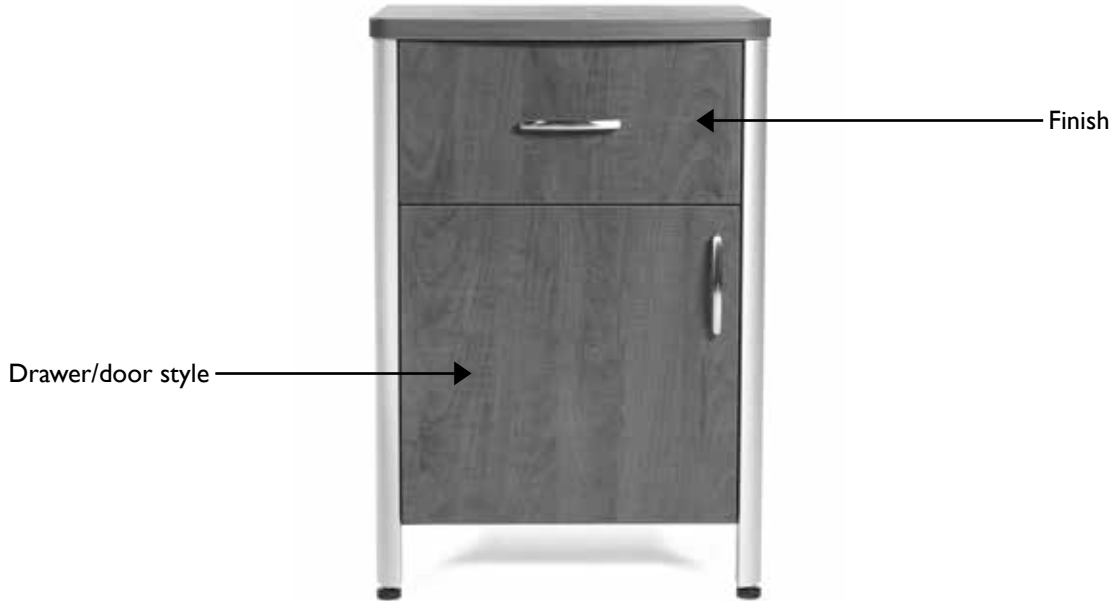

Gibraltar Series Case Goods

Ordering Guide

When ordering Gibraltar series case goods, please specify the following information:

Specification codes must be added to unit Model No. as shown below.
Additional options must be specified separately.

Specification code sample:

SGI20 - SF - LAM

Model No.

Finish code

Drawer/door style

Specification Codes:

Woodgrain finish codes:

- Candlelight (CL)
- Cherry Blossom (CB)
- Chocolate (CH)
- Hard Rock Maple (HM)
- Mahogany (MA)
- Rustic Cherry (RC)
- Summer Flame (SF)

Drawer/door style:

Thermoformed with
integral finger pulls
(TFP)

Laminate with
3mm PVC edging
(LAM)