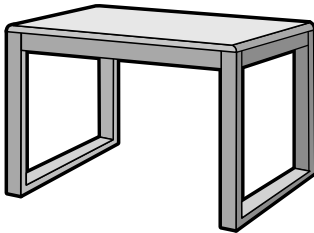

Powdercoat finish codes:

- Smooth Black (SB)
- Textured Black (TB)
- Textured Nickel (TN)
- Smooth Silver (SS)
- Gunmetal (GM)
- Metallic Beige (MB)

Behavioral Health Tables

Cassia

Square/Rectangular Tables							
Model No.	Width	Depth	Height	Thermoformed Top (T)	Solid Surface Top (S)	Ship Weight	Cubic Feet
CFT-1824-16-BH	18	24	16	931	1142	30	4
CFT-2424-16-BH	24	24	16	976	1315	34	5
CFT-2430-16-BH	24	30	16	1021	1515	37	6.5
CFT-2436-16-BH	24	36	16	1063	1674	41	8
CFT-2442-16-BH	24	42	16	1139	1834	45	9

Legend

Square/Rectangular Tables							
Model No.	Width	Depth	Height	Thermoformed Top (T)	Solid Surface Top (S)	Ship Weight	Cubic Feet
LTF-1818-16-BH	18	18	16	891	1087	24	2
LTF-1830-16-BH	18	30	16	1118	1378	33	3
LTF-1842-16-BH	18	42	16	1350	1656	42	4

Heavy-Duty Drum Tables

Model No.	Size	Height	Price	Ship Weight	Cubic Feet
DRT-20D-15-BH-H	20 Dia.	15"	1641	72.5	3.5
DRT-20D-20-BH-H	20 Dia.	20"	1923	78	5
DRT-24D-15-BH-H	24 Dia.	15"	1836	82.5	5
DRT-24D-20-BH-H	24 Dia.	20"	2283	88	7

Behavioral Health Tables

- Standard sizes shown. Many other sizes available upon request

Trumpet Base

Heavy-Duty Table with weighted trumpet base. Standard 29" height

Model No.	Top Size	Price	Ship Weight	Ships
HD-TB-24D	24 Dia.	1151	98	Assembled
HD-TB-30D	30 Dia.	1241	108	Assembled
HD-TB-36D	36 Dia.	1481	118	Assembled
HD-TB-42D	42 Dia.	1801	132	Assembled
HD-TB-3030	30 x 30	1076	109	Assembled
HD-TB-3636	36 x 36	1229	120	Assembled