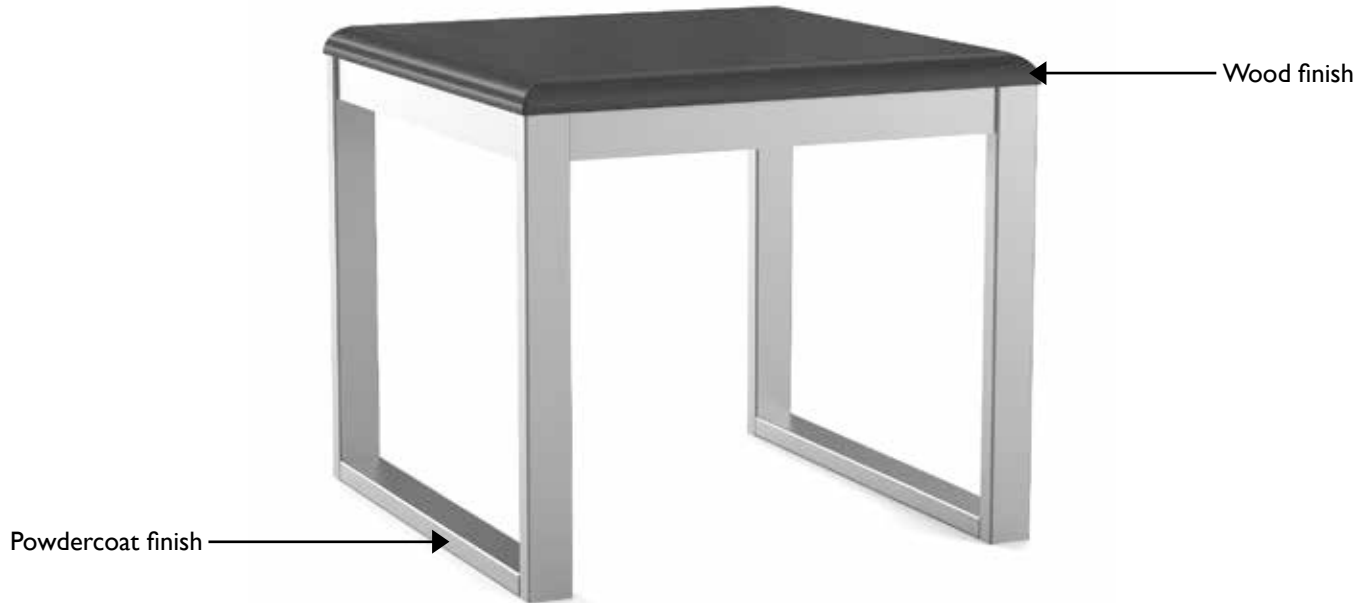

Behavioral Health Tables

Ordering Guide

When ordering Behavioral Health table products, please specify the following information:

For connected seating requirements, please contact our sales office for pricing and assistance.
Specification codes must be added to unit Model No. as shown below.
Upholstery must be specified separately.

Specification code sample:

LTF-1818-16-BH - SS - MA

Model No.

Powdercoat
finish code

Wood
finish code

Specification Codes:

Woodgrain finish codes:

- Candlelight (CL)
- Cherry Blossom (CB)
- Chocolate (CH)
- Grenada (GR)
- Hard Rock Maple (HM)
- Mahogany (MA)
- Rustic Cherry (RC)
- Summer Flame (SF)

Powdercoat finish codes:

- Smooth Black (SB)
- Textured Black (TB)
- Textured Nickel (TN)
- Smooth Silver (SS)
- Gunmetal (GM)
- Metallic Beige (MB)