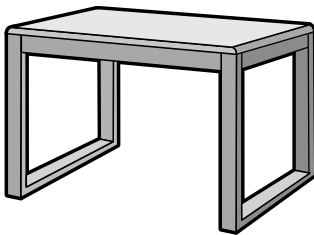

Powdercoat finish codes:

- Smooth Black (SB)
- Textured Black (TB)
- Textured Nickel (TN)
- Smooth Silver (SS)
- Gunmetal (GM)
- Metallic Beige (MB)

Behavioral Health Tables

Cassia

Square/Rectangular Tables							
Model No.	Width	Depth	Height	Thermoformed Top (T)	Solid Surface Top (S)	Ship Weight	Cubic Feet
CFT-1824-16-BH	18	24	16	931	1142	30	4
CFT-2424-16-BH	24	24	16	976	1315	34	5
CFT-2430-16-BH	24	30	16	1021	1515	37	6.5
CFT-2436-16-BH	24	36	16	1063	1674	41	8
CFT-2442-16-BH	24	42	16	1139	1834	45	9

Legend

Square/Rectangular Tables							
Model No.	Width	Depth	Height	Thermoformed Top (T)	Solid Surface Top (S)	Ship Weight	Cubic Feet
LTF-1818-16-BH	18	18	16	891	1087	24	2
LTF-1830-16-BH	18	30	16	1118	1378	33	3
LTF-1842-16-BH	18	42	16	1350	1656	42	4

Heavy-Duty Drum Tables

Model No.	Size	Height	Price	Ship Weight	Cubic Feet
DRT-20D-15-BH-H	20 Dia.	15"	1641	72.5	3.5
DRT-20D-20-BH-H	20 Dia.	20"	1923	78	5
DRT-24D-15-BH-H	24 Dia.	15"	1836	82.5	5
DRT-24D-20-BH-H	24 Dia.	20"	2283	88	7

Behavioral Health Tables

- Standard sizes shown. Many other sizes available upon request

Trumpet Base

Heavy-Duty Table with weighted trumpet base. Standard 29" height

Model No.	Top Size	Price	Ship Weight	Ships
HD-TB-24D	24 Dia.	1151	98	Assembled
HD-TB-30D	30 Dia.	1241	108	Assembled
HD-TB-36D	36 Dia.	1481	118	Assembled
HD-TB-42D	42 Dia.	1801	132	Assembled
HD-TB-3030	30 x 30	1076	109	Assembled
HD-TB-3636	36 x 36	1229	120	Assembled