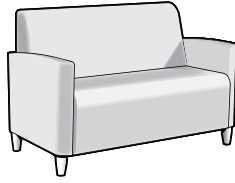

verity

lounge seating collection

verity

The Verity Collection is lounge furniture for high-traffic, public spaces. Rounded corners, wide arm rests and an ample seating area contribute to the pleasing lines and sustaining comfort of the Verity Lounge Collection.

Features

- Limited Lifetime Warranty
- Product lineup also includes 2-seat and 3-seat units
- Concealed clean-out space between seat and back
- Legs and arm caps are field-replaceable

Options

- Choice of wood, polyurethane or solid surface arm caps
- Contrasting fabrics
- CALTB 133 Compliance
- Moisture Barrier

features

Concealed clean-out space allows objects to fall through to the floor

Optional wood or polyurethane arm caps available

Tapered wood leg is field-replaceable. Single chair is also available with casters

Seat cover features seamless front for increased durability

Statement of Line

Lounge chair

Two seat sofa

Three seat sofa

Wood arm cap/leg finish selections:

Hardrock Maple (HM)

Candlelight (CL)