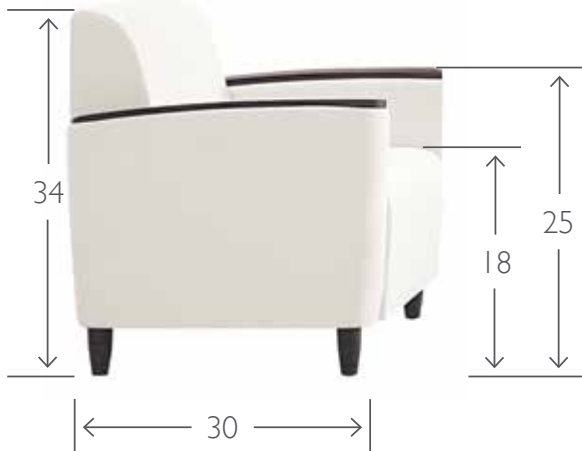

verity

lounge seating collection

verity

The Verity Collection is lounge furniture for high-traffic, public spaces. Rounded corners, wide arm rests and an ample seating area contribute to the pleasing lines and sustaining comfort of the Verity Lounge Collection.

Rustic Cherry (RC)

Summer Flame (SF)

Mahogany (MA)

Cherry Blossom (CB)

Grenada (GR)

Chocolate (CH)

Dimensions:

Options: