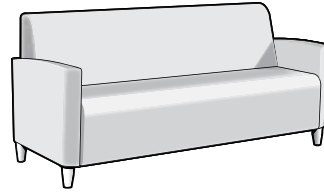

verity

lounge seating collection

verity

The Verity Collection is lounge furniture for high-traffic, public spaces. Rounded corners, wide arm rests and an ample seating area contribute to the pleasing lines and sustaining comfort of the Verity Lounge Collection.

Features

- Limited Lifetime Warranty
- Product lineup also includes 2-seat and 3-seat units
- Concealed clean-out space between seat and back
- Legs and arm caps are field-replaceable

Options

- Choice of wood, polyurethane or solid surface arm caps
- Contrasting fabrics
- CALTB 133 Compliance
- Moisture Barrier

features

Concealed clean-out space allows objects to fall through to the floor

Optional wood or polyurethane arm caps available

Tapered wood leg is field-replaceable. Single chair is also available with casters

Seat cover features seamless front for increased durability

Statement of Line

Lounge chair

Two seat sofa

Three seat sofa

Wood arm cap/leg finish selections:

Hardrock Maple (HM)

Candlelight (CL)