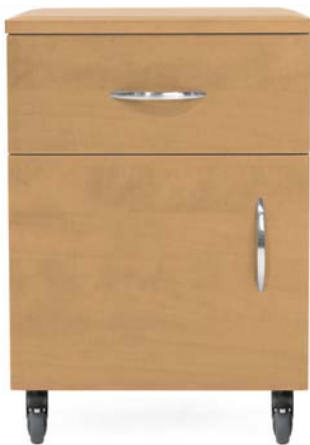

Top may be specified with or without the spill-containment feature.

Face may be specified with finger pulls or with attractive crescent pull.

Base can be specified with post legs or (4) locking casters. Either choice allows for easy cleaning of the floor around the cabinet. The single-wheel rubber caster provides smooth, quiet transport and a clean, contemporary appearance.

Drawer/door bedside cabinet on post legs.
Shown with integral finger pulls. Chocolate finish.

Three drawer bedside cabinet on post legs.
Shown with crescent pulls. Hardrock Maple finish.

Drawer/door bedside cabinet on casters.
Shown with crescent pulls. Candlelight finish.