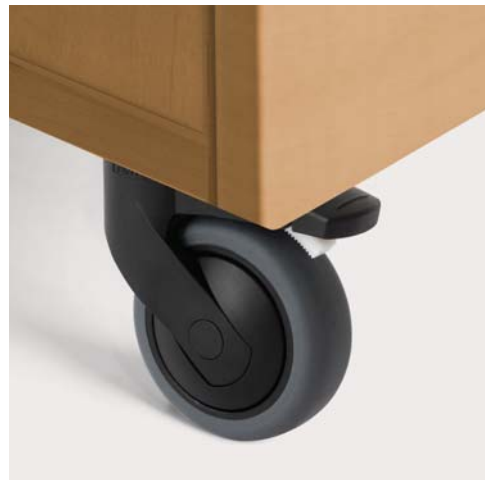

Casters (CA)