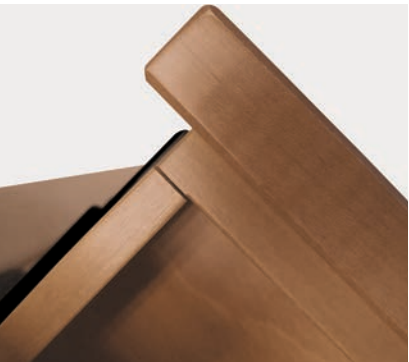

hallstatt

occasional tables

hallstatt

The Hallstatt collection includes coordinating coffee, sofa and end tables to meet the needs of any healthcare common area. Hand crafted and made to last, this collection exemplifies a transitional style that provides a finishing touch.

Features

- Hand crafted and finished
- Open shelf for storage and display
- Storage drawer

Options

- Custom hardware options
- Custom finish options

Stance Healthcare seating products are Level Certified. To learn more, visit www.levelcertified.org.

features

Spacious storage drawer

Attention to detail is evident
in superb craftsmanship

Custom hardware options available

Statement of Line

End table
W 21
D 24
H 22

Coffee table
W 48
D 24
H 19

Sofa table
W 48
D 16
H 30