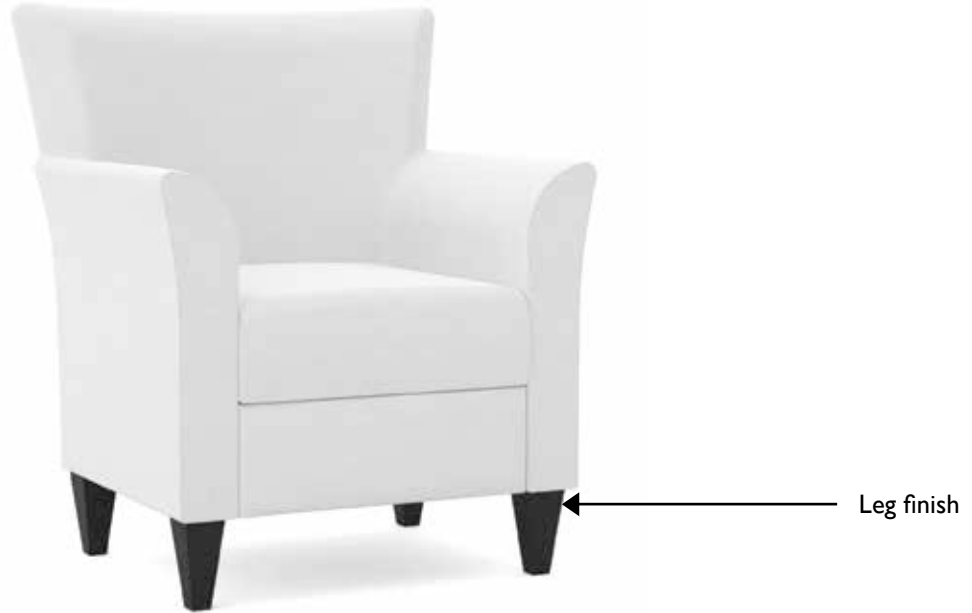

Riviera Lounge Seating - For Behavioral Health Ordering Guide

When ordering Riviera BH seating products, please specify the following information:

Specification codes must be added to unit Model No. as shown below.

Upholstery and additional options must be specified separately.

For connected seating requirements, please contact our sales office for pricing and assistance.

Specification code sample:

SRL - 100 - BH - CH

Model No.

Leg
finish code

Specification Codes:

Leg finish codes:

Wood

- Candlelight (CL)
- Cherry Blossom (CB)
- Chocolate (CH)
- Grenada (GR)
- Hard Rock Maple (HM)
- Mahogany (MA)
- Rustic Cherry (RC)
- Summer Flame (SF)

Metal

- Smooth Black (SB)
- Textured Black (TB)
- Textured Nickel (TN)
- Smooth Silver (SS)
- Gunmetal (GM)
- Metallic Beige (MB)