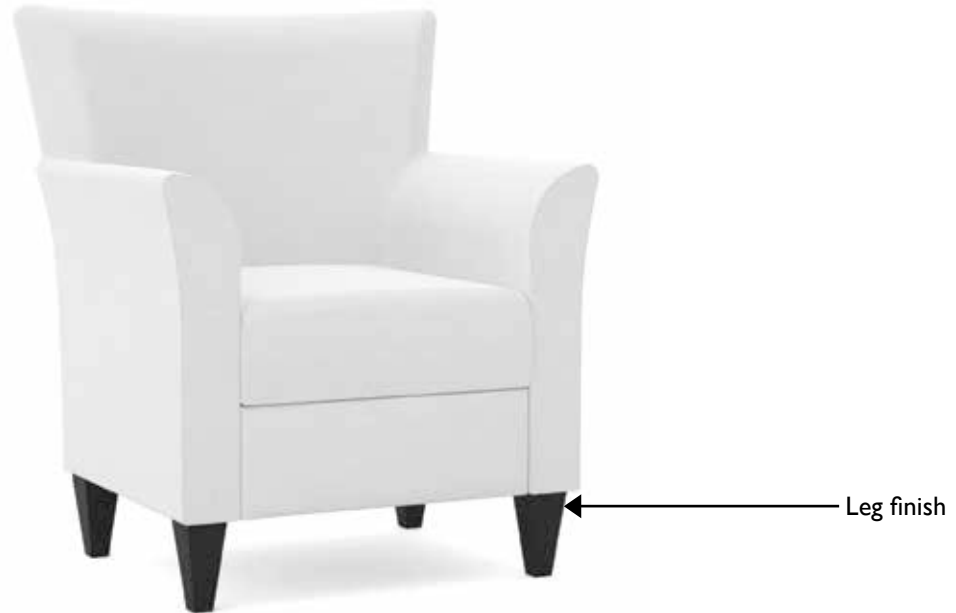

Riviera Lounge Seating - For Behavioral Health Ordering Guide

When ordering Riviera BH seating products, please specify the following information:

Specification codes must be added to unit Model No. as shown below.

Upholstery and additional options must be specified separately.

For connected seating requirements, please contact our sales office for pricing and assistance.

Specification code sample:

SRL - 100 - BH - CH

Model No.

Leg
finish code

Specification Codes:

Leg finish codes:

Wood

- Candlelight (CL)
- Cherry Blossom (CB)
- Chocolate (CH)
- Grenada (GR)
- Hard Rock Maple (HM)
- Mahogany (MA)
- Rustic Cherry (RC)
- Summer Flame (SF)

Metal (upcharge applies)

- Smooth Black (SB)
- Textured Black (TB)
- Textured Nickel (TN)
- Smooth Silver (SS)
- Gunmetal (GM)
- Metallic Beige (MB)