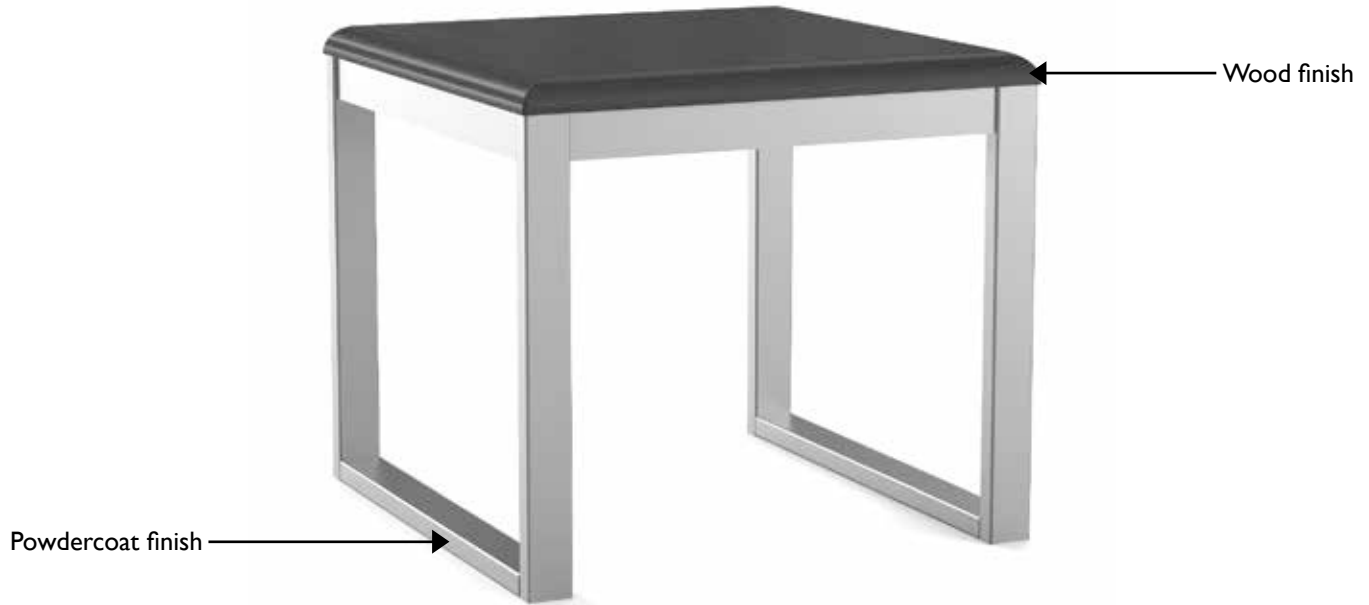

Behavioral Health Tables

Ordering Guide

When ordering Behavioral Health table products, please specify the following information:

For connected seating requirements, please contact our sales office for pricing and assistance.
Specification codes must be added to unit Model No. as shown below.
Upholstery must be specified separately.

Specification code sample:

LTF-1818-16-BH - SS - MA

Model No.

Powdercoat
finish code

Wood
finish code

Specification Codes:

Woodgrain finish codes:

- Candlelight (CL)
- Cherry Blossom (CB)
- Chocolate (CH)
- Grenada (GR)
- Hard Rock Maple (HM)
- Mahogany (MA)
- Rustic Cherry (RC)
- Summer Flame (SF)

Powdercoat finish codes:

- Smooth Black (SB)
- Textured Black (TB)
- Textured Nickel (TN)
- Smooth Silver (SS)
- Gunmetal (GM)
- Metallic Beige (MB)