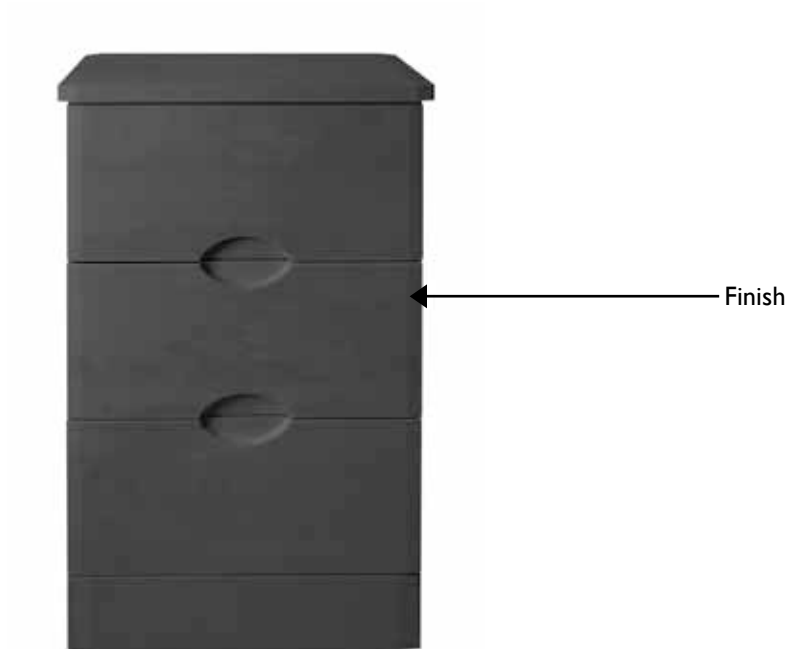

Liberty Series Case Goods - For Behavioral Health Ordering Guide

When ordering Liberty BH series case goods, please specify the following information:

Specification codes must be added to unit Model No. as shown below.
Additional options must be specified separately.

Liberty Behavioral Health Series

Standard sizes shown. Custom sizes and configurations available upon request. Call for pricing.

	Description	Price	Dimensions
	Bedside Table 3 drawers Model No. SL120	1098	Width 19 Depth 17.5 Height 30 Cubic Feet 7
	Bedside Table open fixed shelves Model No. SL130	854	Width 19 Depth 17.5 Height 30 Cubic Feet 7
	Dresser 3 drawers Model No. SL200	1408	Width 32 Depth 18 Height 30 Cubic Feet 12
	Dresser Open fixed shelves Model No. SL205	1141	Width 32 Depth 18 Height 30 Cubic Feet 12

Liberty Behavioral Health Series

Standard sizes shown. Custom sizes and configurations available upon request. Call for pricing.

	Description	Price	Dimensions
	Chest 4 drawers Model No. SL210	1586	Width 32 Depth 18 Height 38 Cubic Feet 42
	Chest Open fixed shelves Model No. SL215	1262	Width 32 Depth 18 Height 38 Cubic Feet 42
	Single Wardrobe interior shelf with J-Bar Model No. SL330-L (hinged at left when facing unit) Model No. SL330-R (hinged at right when facing unit)	2267	Width 24 Depth 23 Height 73 Cubic Feet 25
	Single Wardrobe open fixed shelves Model No. SL340	1851	Width 24 Depth 23 Height 73 Cubic Feet 25