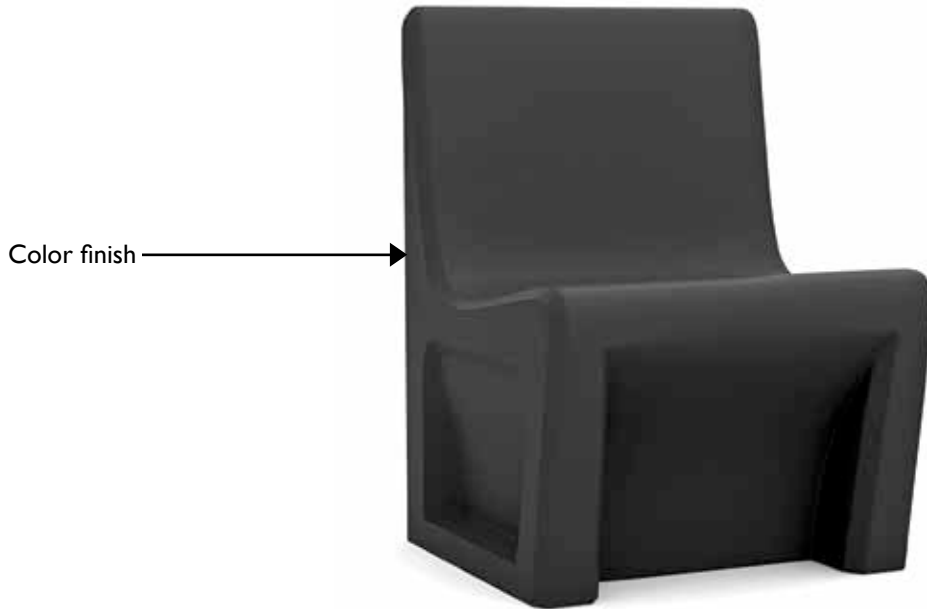

Empire Seating - For Behavioral Health Ordering Guide

When ordering Empire seating products, please specify the following information:

Specification codes must be added to unit Model No. as shown below.

Upholstery and additional options must be specified separately.

Specification code sample:

EMLI 19F - BK

Model No.

Color code

Specification Codes:

Color selection codes:

- Black (BK)
- Blue Gray (BG)
- Brown (BN)
- Green (GN)
- Slate Blue (SB)

Empire Seating For Behavioral Health

	Description	Price	Dimensions
	<p>Empire Behavioral health lounge seating with arms</p> <p>Model No. EML119F</p> <p>* Add color to unit Model No.</p> <ul style="list-style-type: none"> • Black (BK) • Blue Gray (BG) • Brown (BN) • Green (GR) • Slate Blue (SB) 	685	<p>Width 24 Depth 21 Height 33 Seat Height 17 Seat Width 19 Ship Weight 30</p>

	Description	Price	Dimensions
	<p>Empire Behavioral health lounge seating with arms and rear ballast door for ability to add weight</p> <p>Model No. EML119F-BD</p> <p>* Add color to unit Model No.</p> <ul style="list-style-type: none"> • Black (BK) • Blue Gray (BG) • Brown (BN) • Green (GR) • Slate Blue (SB) 	809	<p>Width 24 Depth 21 Height 33 Seat Height 17 Seat Width 19 Ship Weight 30</p>