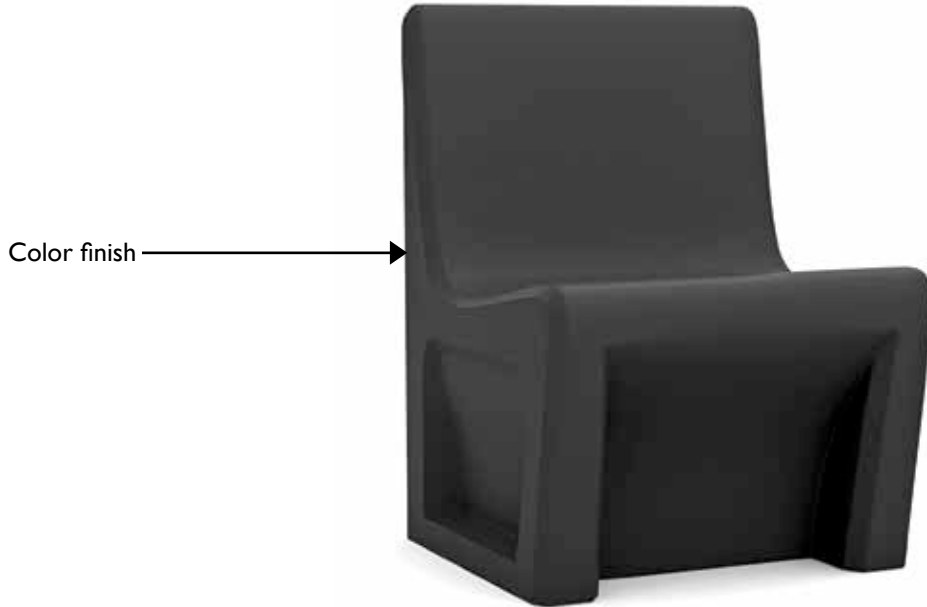

Empire Seating - For Behavioral Health Ordering Guide

When ordering Empire seating products, please specify the following information:

Specification codes must be added to unit Model No. as shown below.

Upholstery and additional options must be specified separately.

Specification code sample:

EMLI 19F - BK

Model No.

Color code

Specification Codes:

Color selection codes:

- Black (BK)
- Blue Gray (BG)
- Brown (BN)
- Green (GN)
- Slate Blue (SB)

Empire Seating For Behavioral Health

	Description	Price	Dimensions
	<p>Empire Behavioral health lounge seating with arms</p> <p>Model No. EML119F</p> <p>* Add color to unit Model No.</p> <ul style="list-style-type: none"> • Black (BK) • Blue Gray (BG) • Brown (BN) • Green (GR) • Slate Blue (SB) 	<p>671</p>	<p>Width 24 Depth 21 Height 33 Seat Height 17 Seat Width 19 Ship Weight 30</p>

	Description	Price	Dimensions
	<p>Empire Behavioral health lounge seating with arms and rear ballast door for ability to add weight</p> <p>Model No. EML119F-BD</p> <p>* Add color to unit Model No.</p> <ul style="list-style-type: none"> • Black (BK) • Blue Gray (BG) • Brown (BN) • Green (GR) • Slate Blue (SB) 	<p>794</p>	<p>Width 24 Depth 21 Height 33 Seat Height 17 Seat Width 19 Ship Weight 30</p>